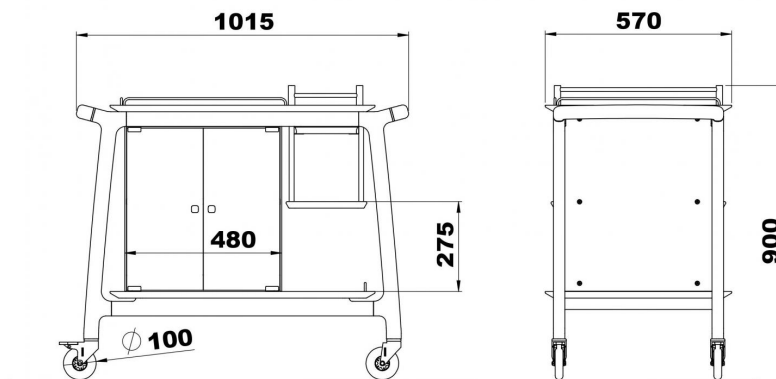

Finishing Natural and Oak on request with surcharge.

Ø100

2

2

Optional/Options

EUT 2

Extra set 2 chilling packs

RJ